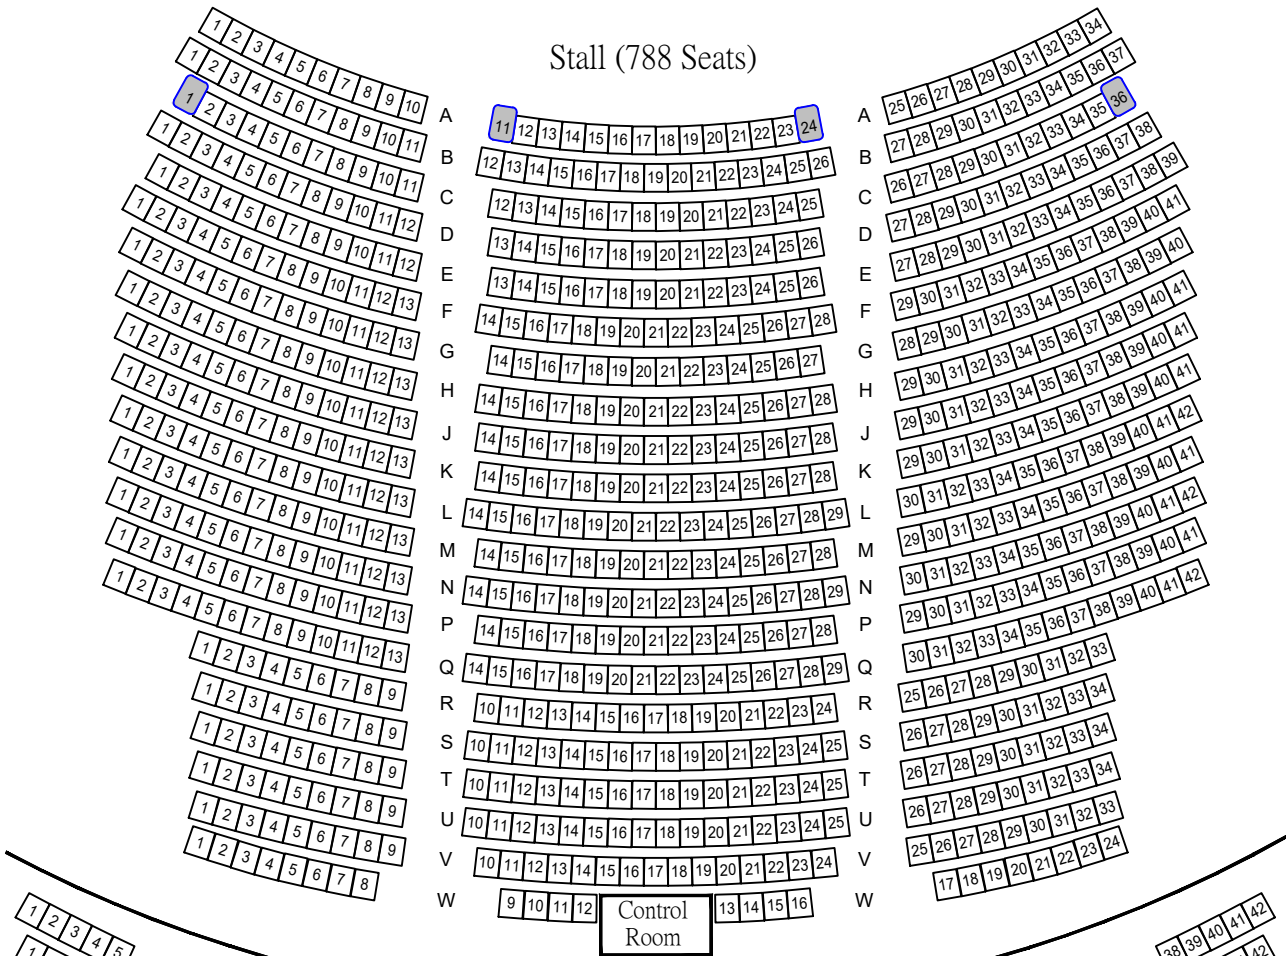

Stall (788 Seats)

Balcony (558 Seats)