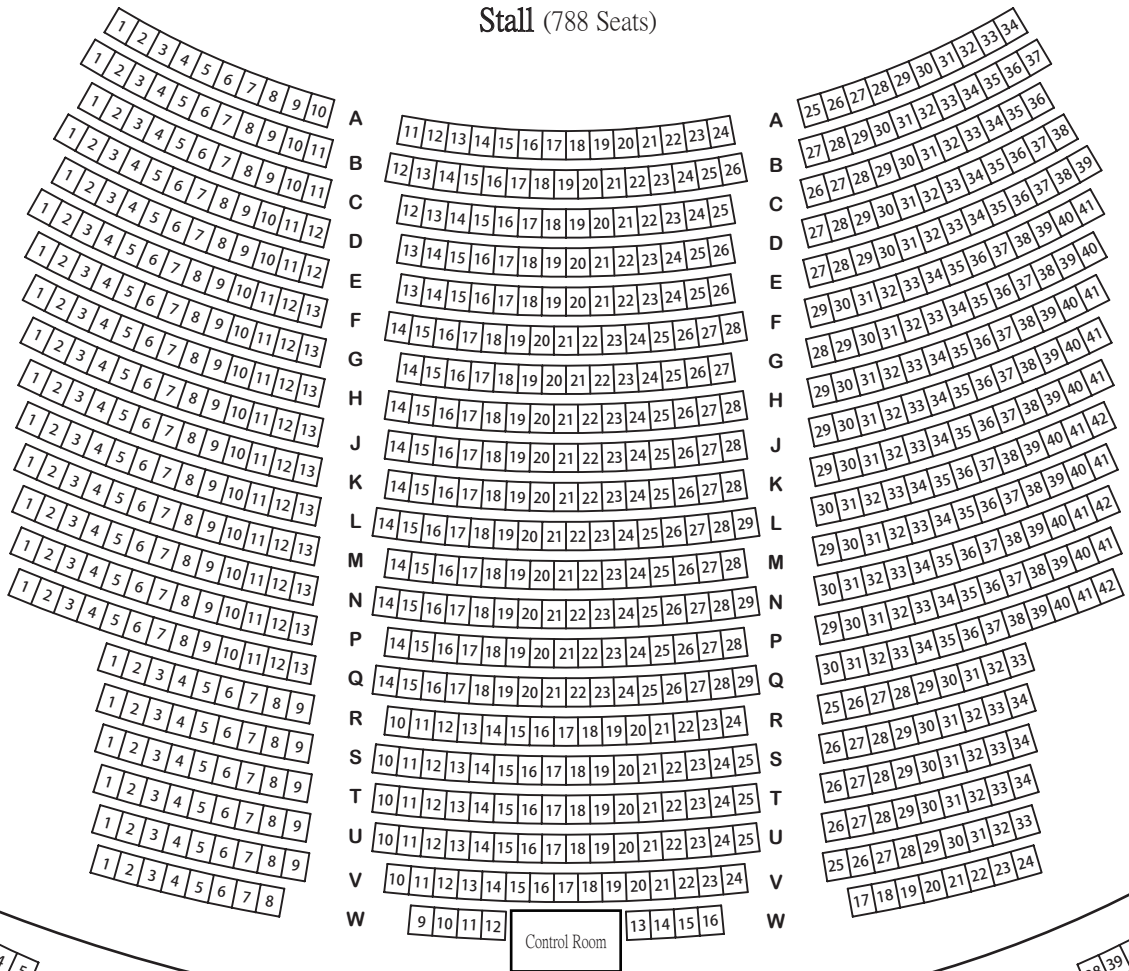

Stall (788 Seats)

Balcony (558 Seats)